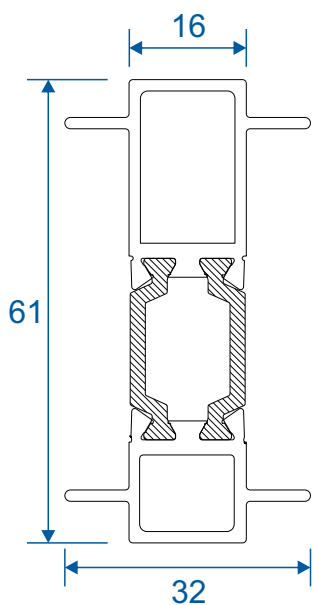

AW722 - 70mm Circular Pole

Bay Poles

AW718 - 160° to 180° For 70mm Frame

AW717 - 140° to 160° For 70mm Frame

Bay Poles

AW716 - 120° to 140° For 70mm Frame

AW715 - 100° to 120° For 70mm Frame

Couplers

AW703 - 15mm Coupler For 58mm Frame

AW706 - 26mm Coupler For 58mm Frame

Couplers

AW702 - 15mm Coupler For 70mm Frame

AW705 - 26mm Coupler For 70mm Frame

Couplers

AW710 - Hidden Coupler For 58mm Frame

AW709 - Hidden Coupler For 70mm Frame

90° Corner Posts

58mm Corner Post With AW604 Frame

58mm Corner Post With AW605 Frame

70mm Corner Post With AW600 Frame

70mm Corner Post With AW622 Frame

Circular Poles

AW712 - 120° to 180° 60mm Circular Pole

Circular Poles

AW722 - 123° to 180° 60mm Circular Pole With 70mm Frame

AW722 - 120° to 180° 70mm Circular Pole With 58mm Frame

Bay Poles

AW718 - 160° to 180° Pole For 70mm Frames

AW717 - 140° to 160° Pole For 70mm Frames