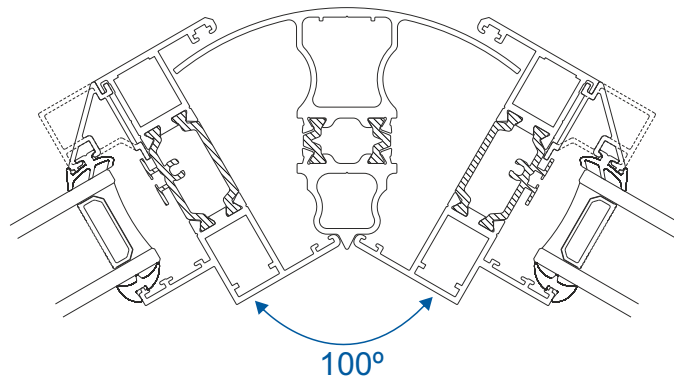

90° Corner Posts

58mm Corner Post With AW604 Frame

58mm Corner Post With AW605 Frame

70mm Corner Post With AW600 Frame

70mm Corner Post With AW622 Frame

Circular Poles

AW712 - 120° to 180° 60mm Circular Pole

Circular Poles

AW722 - 123° to 180° 60mm Circular Pole With 70mm Frame

AW722 - 120° to 180° 70mm Circular Pole With 58mm Frame

Bay Poles

AW718 - 160° to 180° Pole For 70mm Frames

AW717 - 140° to 160° Pole For 70mm Frames

Bay Poles

AW716 - 120° to 140° Pole For 70mm Frames

AW715 - 100° to 120° Pole For 70mm Frames

Couplers

AW703 - 15mm Coupler For 58mm Frames

AW706 - 26mm Coupler For 58mm Frames

AW702 - 15mm Coupler For 70mm Frames