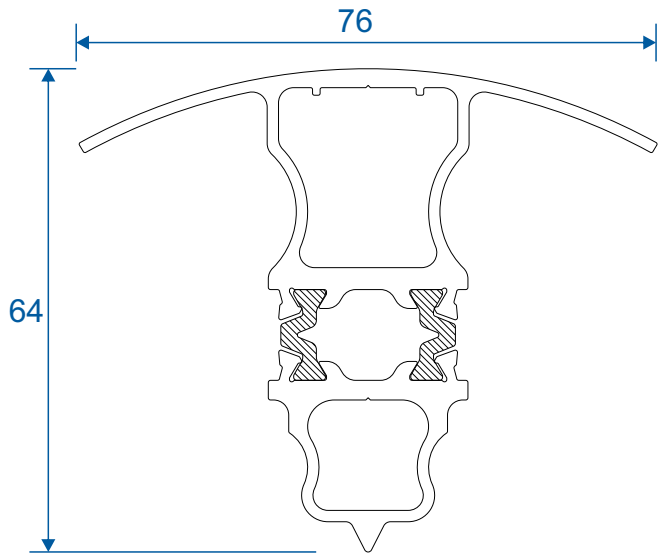

90° Corner Posts	10
Circular Posts	11 - 12
Bay Poles	13 - 14
Couplers	15
Hidden Couplers	16

Corner Posts

AW721 - 90 Degree Post For 58mm Frame

AW720 - 90 Degree Post For 70mm Frame

Circular Bay Poles

AW712 - 60mm Circular Pole

AW722 - 70mm Circular Pole

Bay Poles

AW718 - 160° to 180° For 70mm Frame

AW717 - 140° to 160° For 70mm Frame

Bay Poles

AW716 - 120° to 140° For 70mm Frame

AW715 - 100° to 120° For 70mm Frame

Couplers

90° Corner Posts

58mm Corner Post With AW604 Frame

58mm Corner Post With AW605 Frame

70mm Corner Post With AW600 Frame

70mm Corner Post With AW622 Frame

Circular Poles

AW712 - 120° to 180° 60mm Circular Pole

Circular Poles

AW722 - 123° to 180° 60mm Circular Pole With 70mm Frame

AW722 - 120° to 180° 70mm Circular Pole With 58mm Frame

Bay Poles

AW718 - 160° to 180° Pole For 70mm Frames

AW717 - 140° to 160° Pole For 70mm Frames