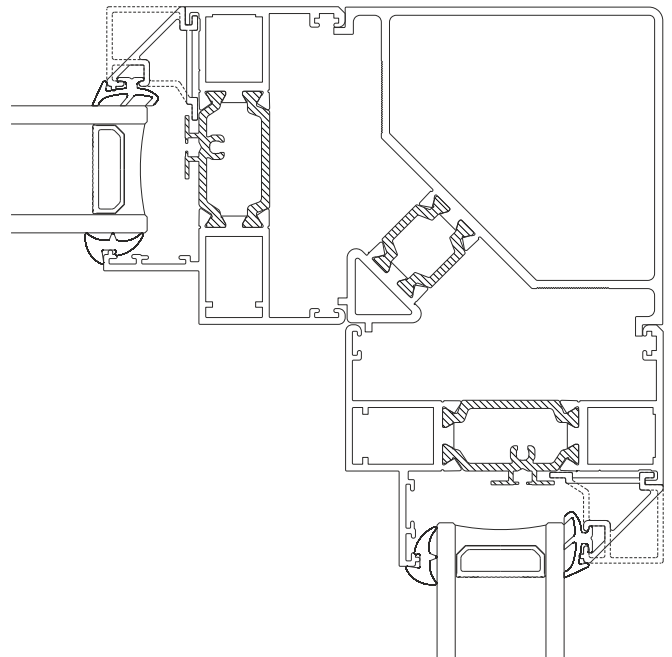

90° Corner Posts

58mm Corner Post With AW604 Frame

58mm Corner Post With AW605 Frame

70mm Corner Post With AW600 Frame

70mm Corner Post With AW622 Frame

Circular Poles

AW712 - 120° to 180° 60mm Circular Pole

Circular Poles

AW722 - 123° to 180° 60mm Circular Pole With 70mm Frame

AW722 - 120° to 180° 70mm Circular Pole With 58mm Frame

Bay Poles

AW718 - 160° to 180° Pole For 70mm Frames

AW717 - 140° to 160° Pole For 70mm Frames