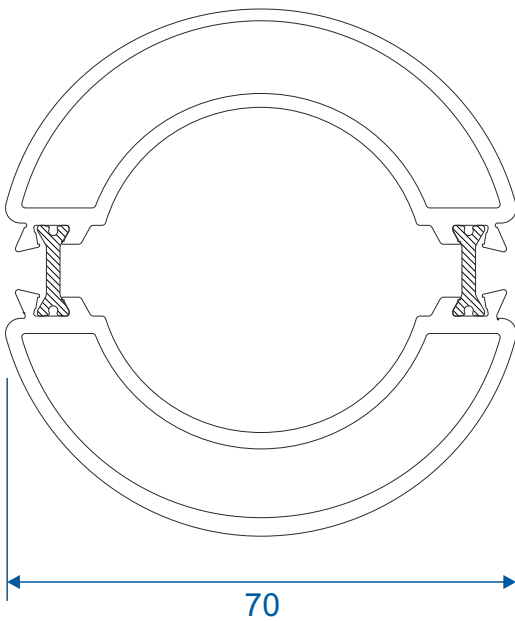

Bay Poles, Corner Posts & Couplers

For Premium Windows & Doors

DURATION
WINDOWS

Contents

Profiles

Corner Posts	3
Circular Bay Poles	4
Bay Poles	5 - 6
Couplers - 58mm	7
Couplers - 70mm	8
Hidden Couplers	9

Assemblies

90° Corner Posts	10
Circular Posts	11 - 12
Bay Poles	13 - 14
Couplers	15
Hidden Couplers	16

Corner Posts

AW721 - 90 Degree Post For 58mm Frame

AW720 - 90 Degree Post For 70mm Frame

Circular Bay Poles

AW712 - 60mm Circular Pole

AW722 - 70mm Circular Pole

Bay Poles

AW718 - 160° to 180° For 70mm Frame

AW717 - 140° to 160° For 70mm Frame

Bay Poles

AW716 - 120° to 140° For 70mm Frame

AW715 - 100° to 120° For 70mm Frame

Couplers

Circular Poles

AW722 - 123° to 180° 60mm Circular Pole With 70mm Frame

AW722 - 120° to 180° 70mm Circular Pole With 58mm Frame

Bay Poles

AW718 - 160° to 180° Pole For 70mm Frames

AW717 - 140° to 160° Pole For 70mm Frames