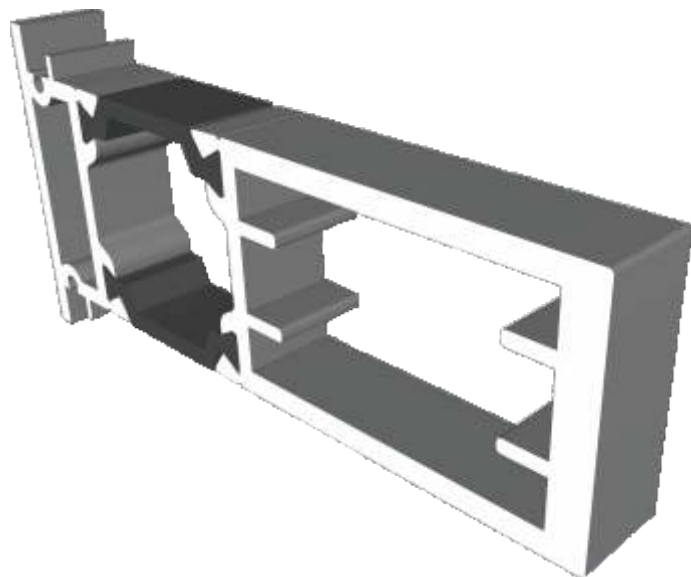

AW703 - 15mm Coupler For 58mm Frame

AW706 - 26mm Coupler For 58mm Frame

Couplers

AW702 - 15mm Coupler For 70mm Frame

AW705 - 26mm Coupler For 70mm Frame

Couplers

AW710 - Hidden Coupler For 58mm Frame

AW709 - Hidden Coupler For 70mm Frame