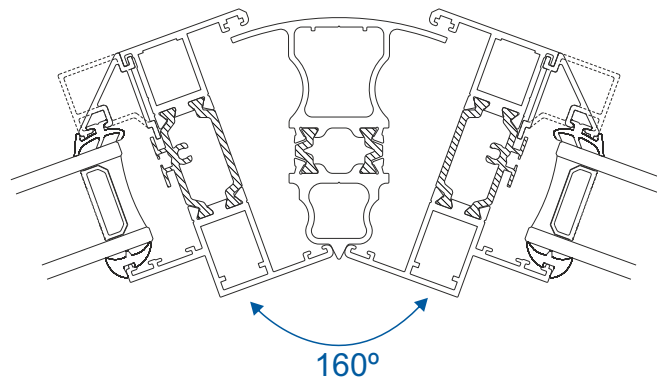

90° Corner Posts

58mm Corner Post With AW604 Frame

58mm Corner Post With AW605 Frame

70mm Corner Post With AW600 Frame

70mm Corner Post With AW622 Frame

Circular Poles

AW712 - 120° to 180° 60mm Circular Pole

Circular Poles

AW722 - 123° to 180° 60mm Circular Pole With 70mm Frame

AW722 - 120° to 180° 70mm Circular Pole With 58mm Frame

Bay Poles

AW718 - 160° to 180° Pole For 70mm Frames

AW717 - 140° to 160° Pole For 70mm Frames

Bay Poles

AW716 - 120° to 140° Pole For 70mm Frames

AW715 - 100° to 120° Pole For 70mm Frames

Couplers

AW703 - 15mm Coupler For 58mm Frames

AW706 - 26mm Coupler For 58mm Frames

AW702 - 15mm Coupler For 70mm Frames