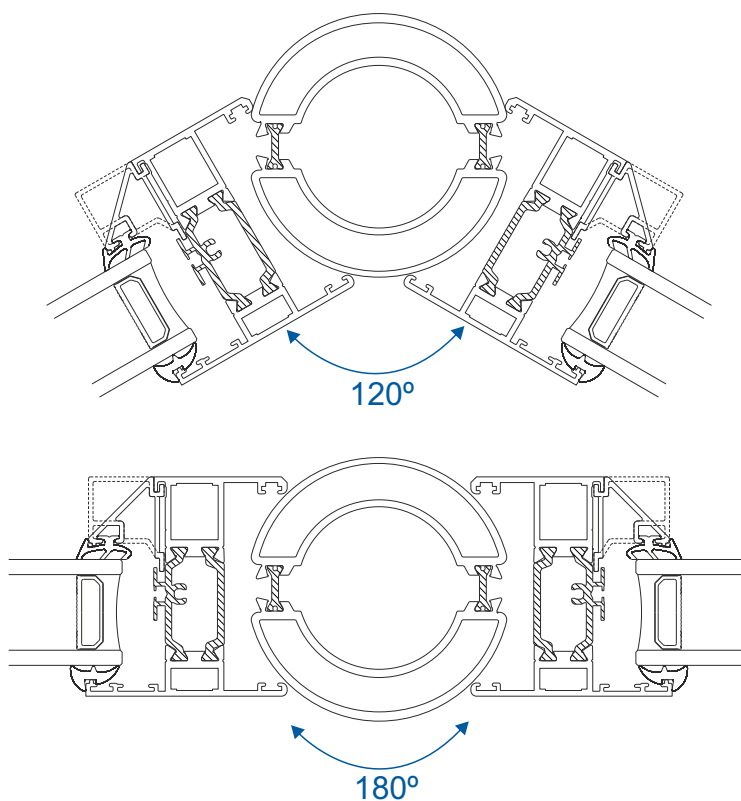

AW722 - 70mm Circular Pole

Bay Poles

AW718 - 160° to 180° For 70mm Frame

AW717 - 140° to 160° For 70mm Frame

Bay Poles

AW716 - 120° to 140° For 70mm Frame

AW715 - 100° to 120° For 70mm Frame

Couplers

90° Corner Posts

58mm Corner Post With AW604 Frame

58mm Corner Post With AW605 Frame

70mm Corner Post With AW600 Frame

70mm Corner Post With AW622 Frame

Circular Poles

AW712 - 120° to 180° 60mm Circular Pole

Circular Poles

AW722 - 123° to 180° 60mm Circular Pole With 70mm Frame

AW722 - 120° to 180° 70mm Circular Pole With 58mm Frame

Bay Poles

AW718 - 160° to 180° Pole For 70mm Frames

AW717 - 140° to 160° Pole For 70mm Frames

Bay Poles

AW716 - 120° to 140° Pole For 70mm Frames

AW715 - 100° to 120° Pole For 70mm Frames

Couplers

AW703 - 15mm Coupler For 58mm Frames

AW706 - 26mm Coupler For 58mm Frames

AW702 - 15mm Coupler For 70mm Frames