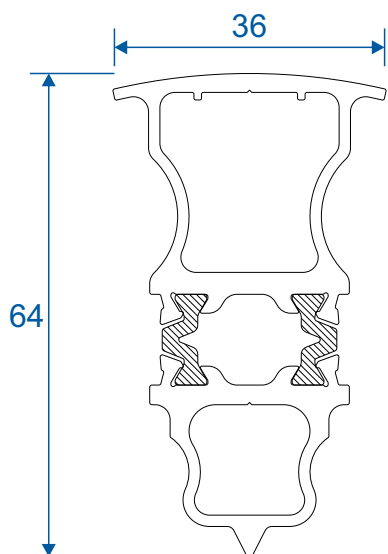

Bay Poles, Corner Posts & Couplers

For Premium Windows & Doors

DURATION
WINDOWS

Contents

Profiles

Corner Posts	3
Circular Bay Poles	4
Bay Poles	5 - 6
Couplers - 58mm	7
Couplers - 70mm	8
Hidden Couplers	9

Assemblies

90° Corner Posts	10
Circular Posts	11 - 12
Bay Poles	13 - 14
Couplers	15
Hidden Couplers	16

Corner Posts

AW721 - 90 Degree Post For 58mm Frame

AW720 - 90 Degree Post For 70mm Frame

Circular Bay Poles

AW712 - 60mm Circular Pole

AW722 - 70mm Circular Pole

Bay Poles

AW718 - 160° to 180° For 70mm Frame

AW717 - 140° to 160° For 70mm Frame

Bay Poles

AW716 - 120° to 140° For 70mm Frame

AW715 - 100° to 120° For 70mm Frame

Couplers

Circular Poles

AW722 - 123° to 180° 60mm Circular Pole With 70mm Frame

AW722 - 120° to 180° 70mm Circular Pole With 58mm Frame

Bay Poles

AW718 - 160° to 180° Pole For 70mm Frames

AW717 - 140° to 160° Pole For 70mm Frames