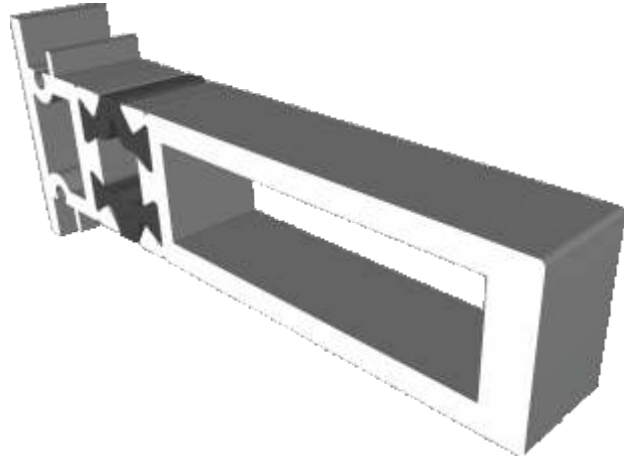

Couplers

AW703 - 15mm Coupler For 58mm Frame