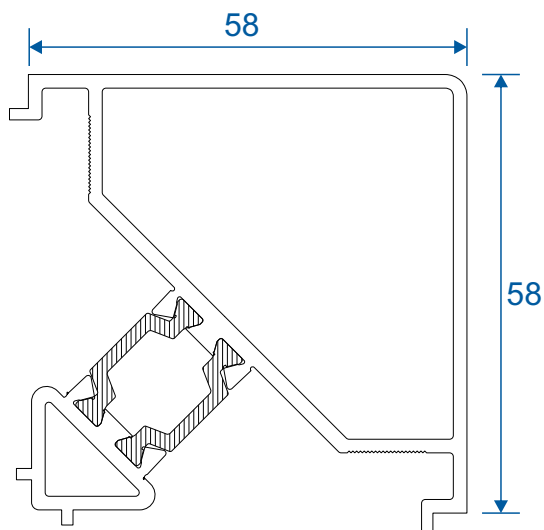

Bay Poles, Corner Posts & Couplers

For Premium Windows & Doors

DURATION
WINDOWS

Contents

Profiles

Corner Posts	3
Circular Bay Poles	4
Bay Poles	5 - 6
Couplers - 58mm	7
Couplers - 70mm	8
Hidden Couplers	9

Assemblies

90° Corner Posts	10
Circular Posts	11 - 12
Bay Poles	13 - 14
Couplers	15
Hidden Couplers	16

Corner Posts

AW721 - 90 Degree Post For 58mm Frame

AW720 - 90 Degree Post For 70mm Frame

Circular Bay Poles

AW712 - 60mm Circular Pole

90° Corner Posts

58mm Corner Post With AW604 Frame

58mm Corner Post With AW605 Frame

70mm Corner Post With AW600 Frame

70mm Corner Post With AW622 Frame

Circular Poles

AW712 - 120° to 180° 60mm Circular Pole

Circular Poles

AW722 - 123° to 180° 60mm Circular Pole With 70mm Frame

AW722 - 120° to 180° 70mm Circular Pole With 58mm Frame

Bay Poles

AW718 - 160° to 180° Pole For 70mm Frames

AW717 - 140° to 160° Pole For 70mm Frames