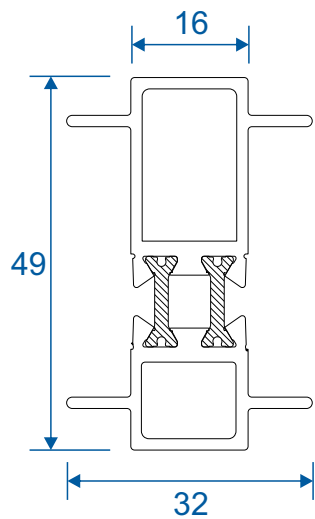

AW722 - 70mm Circular Pole

Bay Poles

AW718 - 160° to 180° For 70mm Frame

AW717 - 140° to 160° For 70mm Frame

Bay Poles

AW716 - 120° to 140° For 70mm Frame

AW715 - 100° to 120° For 70mm Frame

Couplers

AW703 - 15mm Coupler For 58mm Frame

AW706 - 26mm Coupler For 58mm Frame

Couplers

AW702 - 15mm Coupler For 70mm Frame

AW705 - 26mm Coupler For 70mm Frame

Couplers

AW710 - Hidden Coupler For 58mm Frame

AW709 - Hidden Coupler For 70mm Frame

90° Corner Posts

58mm Corner Post With AW604 Frame

58mm Corner Post With AW605 Frame

70mm Corner Post With AW600 Frame

70mm Corner Post With AW622 Frame

Circular Poles

AW712 - 120° to 180° 60mm Circular Pole

Circular Poles

AW722 - 123° to 180° 60mm Circular Pole With 70mm Frame

AW722 - 120° to 180° 70mm Circular Pole With 58mm Frame

Bay Poles

AW718 - 160° to 180° Pole For 70mm Frames

AW717 - 140° to 160° Pole For 70mm Frames