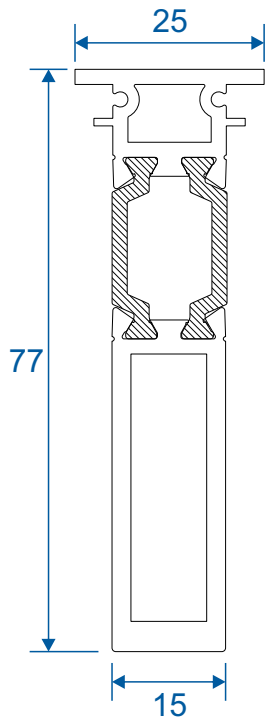

AW722 - 70mm Circular Pole

Bay Poles

AW718 - 160° to 180° For 70mm Frame

AW717 - 140° to 160° For 70mm Frame

Bay Poles

AW716 - 120° to 140° For 70mm Frame

AW715 - 100° to 120° For 70mm Frame

Couplers

AW703 - 15mm Coupler For 58mm Frame

AW706 - 26mm Coupler For 58mm Frame

Couplers

AW702 - 15mm Coupler For 70mm Frame

AW705 - 26mm Coupler For 70mm Frame

Couplers

AW710 - Hidden Coupler For 58mm Frame

AW709 - Hidden Coupler For 70mm Frame

90° Corner Posts

58mm Corner Post With AW604 Frame

58mm Corner Post With AW605 Frame

70mm Corner Post With AW600 Frame

70mm Corner Post With AW622 Frame

Circular Poles

AW712 - 120° to 180° 60mm Circular Pole

Circular Poles

AW722 - 123° to 180° 60mm Circular Pole With 70mm Frame

AW722 - 120° to 180° 70mm Circular Pole With 58mm Frame

Bay Poles

AW718 - 160° to 180° Pole For 70mm Frames

AW717 - 140° to 160° Pole For 70mm Frames