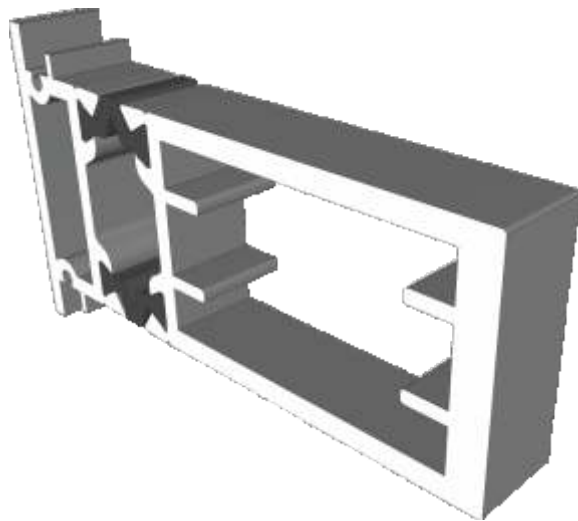

AW722 - 70mm Circular Pole

Bay Poles

AW718 - 160° to 180° For 70mm Frame

AW717 - 140° to 160° For 70mm Frame

Bay Poles

AW716 - 120° to 140° For 70mm Frame

AW715 - 100° to 120° For 70mm Frame

Couplers

AW703 - 15mm Coupler For 58mm Frame

AW706 - 26mm Coupler For 58mm Frame

Couplers

AW702 - 15mm Coupler For 70mm Frame

AW705 - 26mm Coupler For 70mm Frame

Couplers

AW710 - Hidden Coupler For 58mm Frame

AW709 - Hidden Coupler For 70mm Frame