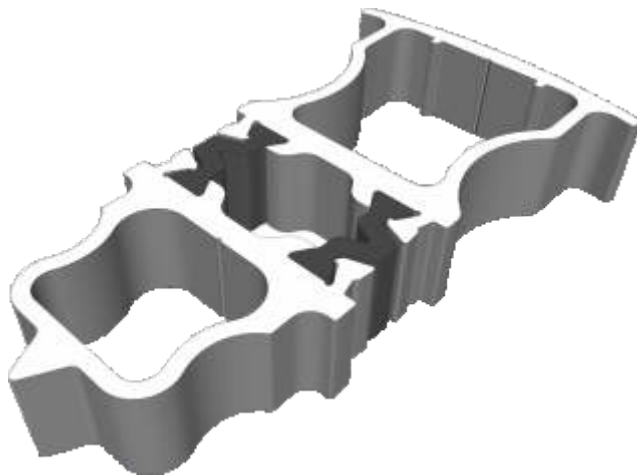

90° Corner Posts	10
Circular Posts	11 - 12
Bay Poles	13 - 14
Couplers	15
Hidden Couplers	16

Corner Posts

AW721 - 90 Degree Post For 58mm Frame

AW720 - 90 Degree Post For 70mm Frame

Circular Bay Poles

AW712 - 60mm Circular Pole

AW722 - 70mm Circular Pole

Bay Poles

AW718 - 160° to 180° For 70mm Frame

AW717 - 140° to 160° For 70mm Frame

Bay Poles

AW716 - 120° to 140° For 70mm Frame

AW715 - 100° to 120° For 70mm Frame

Couplers