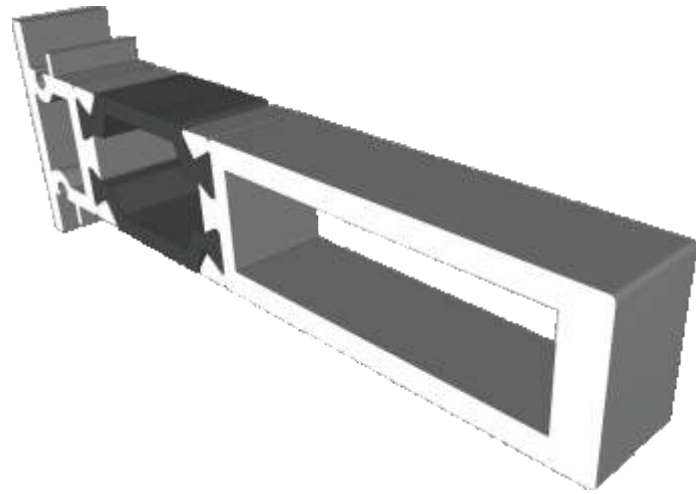

AW703 - 15mm Coupler For 58mm Frame

AW706 - 26mm Coupler For 58mm Frame

Couplers

AW702 - 15mm Coupler For 70mm Frame

AW705 - 26mm Coupler For 70mm Frame

Couplers

AW710 - Hidden Coupler For 58mm Frame

AW709 - Hidden Coupler For 70mm Frame