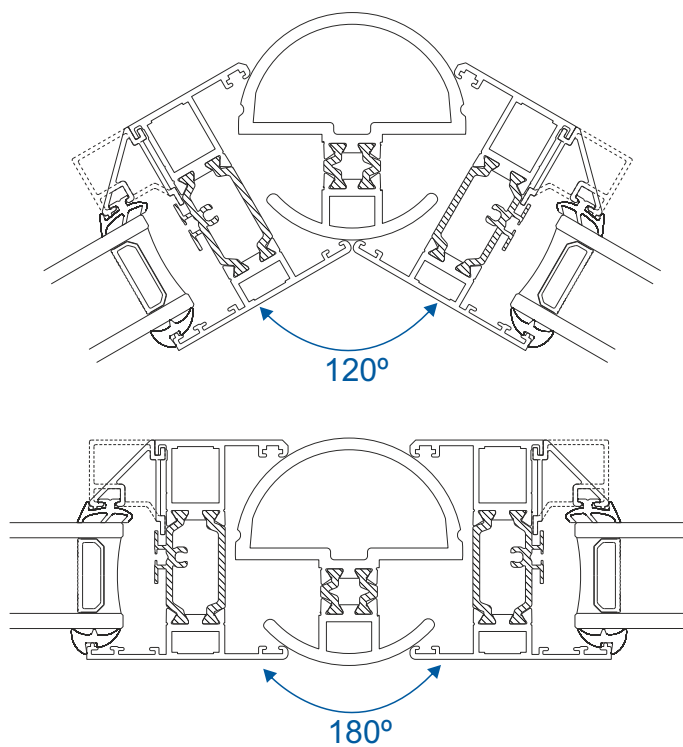

AW722 - 70mm Circular Pole

Bay Poles

AW718 - 160° to 180° For 70mm Frame

AW717 - 140° to 160° For 70mm Frame

Bay Poles

AW716 - 120° to 140° For 70mm Frame

AW715 - 100° to 120° For 70mm Frame

Couplers

90° Corner Posts

58mm Corner Post With AW604 Frame

58mm Corner Post With AW605 Frame

70mm Corner Post With AW600 Frame

70mm Corner Post With AW622 Frame

Circular Poles

AW712 - 120° to 180° 60mm Circular Pole

Circular Poles

AW722 - 123° to 180° 60mm Circular Pole With 70mm Frame

AW722 - 120° to 180° 70mm Circular Pole With 58mm Frame

Bay Poles

AW718 - 160° to 180° Pole For 70mm Frames

AW717 - 140° to 160° Pole For 70mm Frames

Bay Poles

AW716 - 120° to 140° Pole For 70mm Frames

AW715 - 100° to 120° Pole For 70mm Frames

Couplers

AW703 - 15mm Coupler For 58mm Frames

AW706 - 26mm Coupler For 58mm Frames

AW702 - 15mm Coupler For 70mm Frames