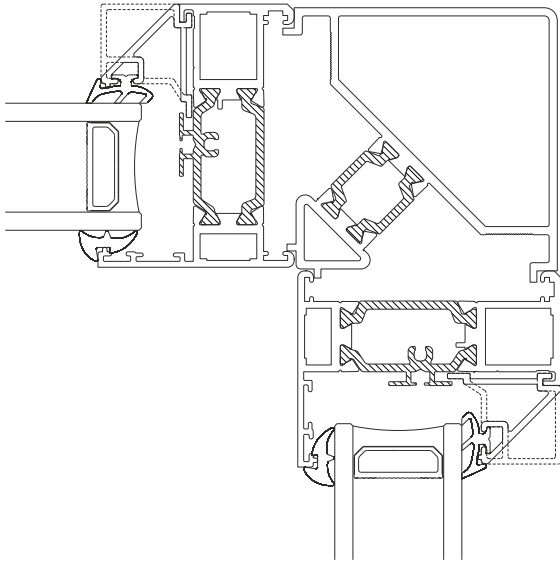

AW722 - 70mm Circular Pole

Bay Poles

AW718 - 160° to 180° For 70mm Frame

AW717 - 140° to 160° For 70mm Frame

Bay Poles

AW716 - 120° to 140° For 70mm Frame

AW715 - 100° to 120° For 70mm Frame

Couplers

AW703 - 15mm Coupler For 58mm Frame

AW706 - 26mm Coupler For 58mm Frame

Couplers

AW702 - 15mm Coupler For 70mm Frame

AW705 - 26mm Coupler For 70mm Frame

Couplers

AW710 - Hidden Coupler For 58mm Frame

AW709 - Hidden Coupler For 70mm Frame

90° Corner Posts

58mm Corner Post With AW604 Frame

58mm Corner Post With AW605 Frame

70mm Corner Post With AW600 Frame

70mm Corner Post With AW622 Frame

Circular Poles

AW712 - 120° to 180° 60mm Circular Pole

Circular Poles

AW722 - 123° to 180° 60mm Circular Pole With 70mm Frame

AW722 - 120° to 180° 70mm Circular Pole With 58mm Frame

Bay Poles

AW718 - 160° to 180° Pole For 70mm Frames

AW717 - 140° to 160° Pole For 70mm Frames