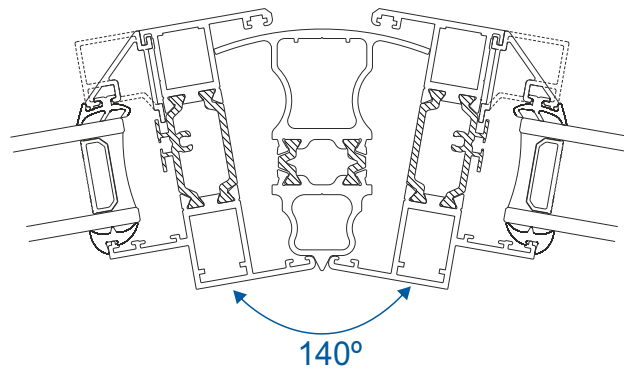

90° Corner Posts

58mm Corner Post With AW604 Frame

58mm Corner Post With AW605 Frame

70mm Corner Post With AW600 Frame

70mm Corner Post With AW622 Frame

Circular Poles

AW712 - 120° to 180° 60mm Circular Pole

Circular Poles

AW722 - 123° to 180° 60mm Circular Pole With 70mm Frame

AW722 - 120° to 180° 70mm Circular Pole With 58mm Frame

Bay Poles

AW718 - 160° to 180° Pole For 70mm Frames

AW717 - 140° to 160° Pole For 70mm Frames

Bay Poles

AW716 - 120° to 140° Pole For 70mm Frames

AW715 - 100° to 120° Pole For 70mm Frames

Couplers

AW703 - 15mm Coupler For 58mm Frames

AW706 - 26mm Coupler For 58mm Frames

AW702 - 15mm Coupler For 70mm Frames