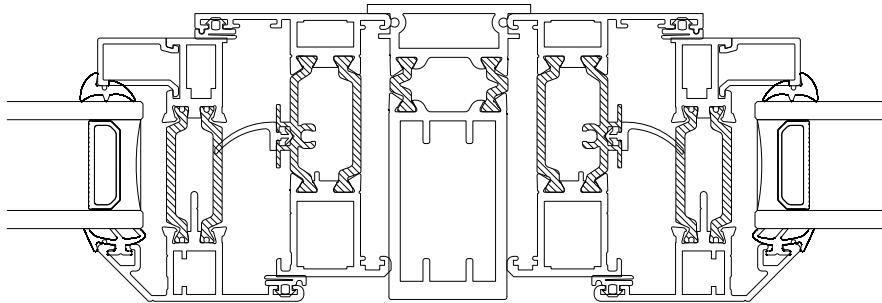

Circular Poles

AW722 - 123° to 180° 60mm Circular Pole With 70mm Frame

AW722 - 120° to 180° 70mm Circular Pole With 58mm Frame

Bay Poles

AW718 - 160° to 180° Pole For 70mm Frames

AW717 - 140° to 160° Pole For 70mm Frames

Bay Poles

AW716 - 120° to 140° Pole For 70mm Frames

AW715 - 100° to 120° Pole For 70mm Frames

Couplers

AW703 - 15mm Coupler For 58mm Frames

AW706 - 26mm Coupler For 58mm Frames

AW702 - 15mm Coupler For 70mm Frames

AW705 - 26mm Coupler For 70mm Frames

Hidden Couplers

AW710 - Hidden Coupler For 58mm Frames

AW709 - Hidden Coupler For 70mm Frames

Main Office & Factory

Units 4-5, t: 01268 681612 (15 lines)
Charfleets Road, f: 01268 510058
Canvey Island, e: sales@duration.co.uk
Essex. SS8 0PQ w: www.duration.co.uk