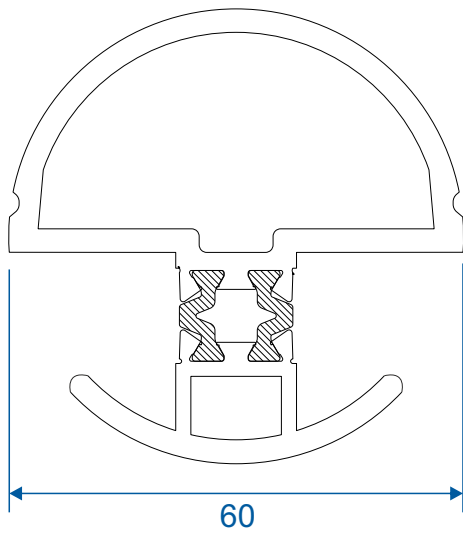

Bay Poles, Corner Posts & Couplers

For Premium Windows & Doors

DURATION
WINDOWS

Contents

Profiles

Corner Posts	3
Circular Bay Poles	4
Bay Poles	5 - 6
Couplers - 58mm	7
Couplers - 70mm	8
Hidden Couplers	9

Assemblies

90° Corner Posts	10
Circular Posts	11 - 12
Bay Poles	13 - 14
Couplers	15
Hidden Couplers	16

Corner Posts

AW721 - 90 Degree Post For 58mm Frame

AW720 - 90 Degree Post For 70mm Frame

Circular Bay Poles

AW712 - 60mm Circular Pole

AW722 - 70mm Circular Pole

Bay Poles

AW718 - 160° to 180° For 70mm Frame

AW717 - 140° to 160° For 70mm Frame

Bay Poles

AW716 - 120° to 140° For 70mm Frame

AW715 - 100° to 120° For 70mm Frame

Couplers

Circular Poles

AW722 - 123° to 180° 60mm Circular Pole With 70mm Frame

AW722 - 120° to 180° 70mm Circular Pole With 58mm Frame

Bay Poles

AW718 - 160° to 180° Pole For 70mm Frames

AW717 - 140° to 160° Pole For 70mm Frames