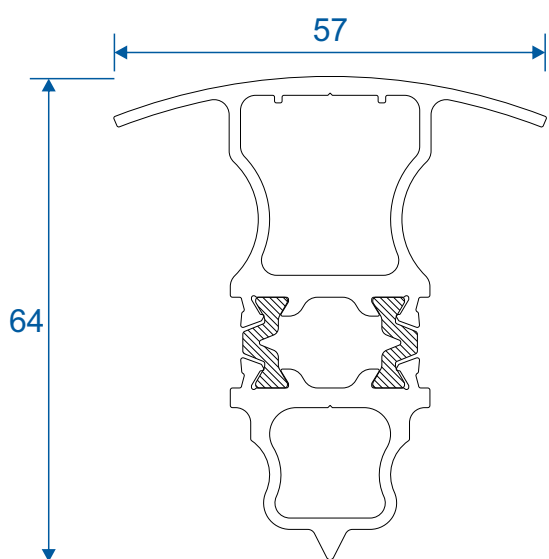

90° Corner Posts	10
Circular Posts	11 - 12
Bay Poles	13 - 14
Couplers	15
Hidden Couplers	16

Corner Posts

AW721 - 90 Degree Post For 58mm Frame

AW720 - 90 Degree Post For 70mm Frame

Circular Bay Poles

AW712 - 60mm Circular Pole

AW722 - 70mm Circular Pole

Bay Poles

AW718 - 160° to 180° For 70mm Frame

AW717 - 140° to 160° For 70mm Frame

Bay Poles

AW716 - 120° to 140° For 70mm Frame

AW715 - 100° to 120° For 70mm Frame

Couplers

90° Corner Posts

58mm Corner Post With AW604 Frame

58mm Corner Post With AW605 Frame

70mm Corner Post With AW600 Frame

70mm Corner Post With AW622 Frame

Circular Poles

AW712 - 120° to 180° 60mm Circular Pole

Circular Poles

AW722 - 123° to 180° 60mm Circular Pole With 70mm Frame

AW722 - 120° to 180° 70mm Circular Pole With 58mm Frame

Bay Poles

AW718 - 160° to 180° Pole For 70mm Frames

AW717 - 140° to 160° Pole For 70mm Frames