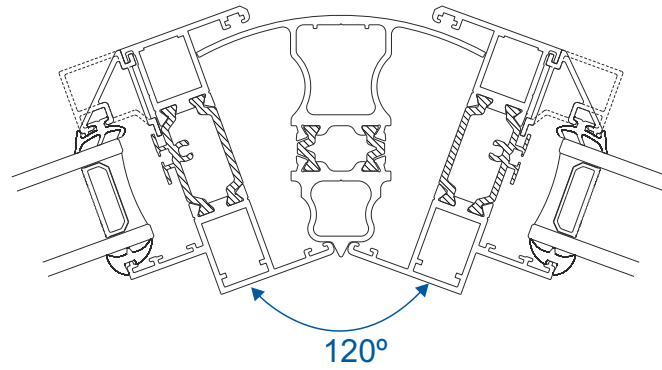

90° Corner Posts

58mm Corner Post With AW604 Frame

58mm Corner Post With AW605 Frame

70mm Corner Post With AW600 Frame

70mm Corner Post With AW622 Frame

Circular Poles

AW712 - 120° to 180° 60mm Circular Pole

Circular Poles

AW722 - 123° to 180° 60mm Circular Pole With 70mm Frame

AW722 - 120° to 180° 70mm Circular Pole With 58mm Frame

Bay Poles

AW718 - 160° to 180° Pole For 70mm Frames

AW717 - 140° to 160° Pole For 70mm Frames

Bay Poles

AW716 - 120° to 140° Pole For 70mm Frames

AW715 - 100° to 120° Pole For 70mm Frames

Couplers

AW703 - 15mm Coupler For 58mm Frames

AW706 - 26mm Coupler For 58mm Frames

AW702 - 15mm Coupler For 70mm Frames