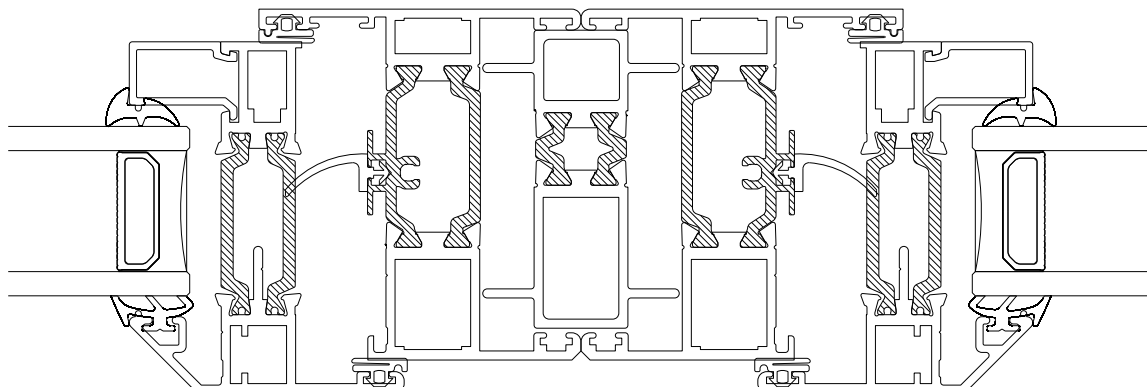

Circular Poles

AW722 - 123° to 180° 60mm Circular Pole With 70mm Frame

AW722 - 120° to 180° 70mm Circular Pole With 58mm Frame

Bay Poles

AW718 - 160° to 180° Pole For 70mm Frames

AW717 - 140° to 160° Pole For 70mm Frames

Bay Poles

AW716 - 120° to 140° Pole For 70mm Frames

AW715 - 100° to 120° Pole For 70mm Frames

Couplers

AW703 - 15mm Coupler For 58mm Frames

AW706 - 26mm Coupler For 58mm Frames

AW702 - 15mm Coupler For 70mm Frames

AW705 - 26mm Coupler For 70mm Frames

Hidden Couplers

AW710 - Hidden Coupler For 58mm Frames

AW709 - Hidden Coupler For 70mm Frames

Main Office & Factory

Units 4-5, t: 01268 681612 (15 lines)
Charfleets Road, f: 01268 510058
Canvey Island, e: sales@duration.co.uk
Essex. SS8 0PQ w: www.duration.co.uk