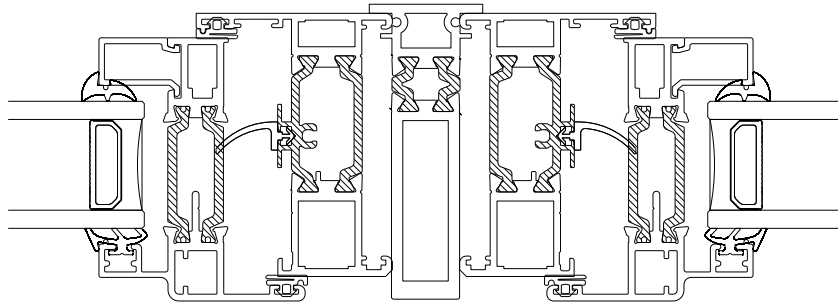

Circular Poles

AW722 - 123° to 180° 60mm Circular Pole With 70mm Frame

AW722 - 120° to 180° 70mm Circular Pole With 58mm Frame

Bay Poles

AW718 - 160° to 180° Pole For 70mm Frames

AW717 - 140° to 160° Pole For 70mm Frames

Bay Poles

AW716 - 120° to 140° Pole For 70mm Frames

AW715 - 100° to 120° Pole For 70mm Frames

Couplers

AW703 - 15mm Coupler For 58mm Frames

AW706 - 26mm Coupler For 58mm Frames

AW702 - 15mm Coupler For 70mm Frames

AW705 - 26mm Coupler For 70mm Frames

Hidden Couplers

AW710 - Hidden Coupler For 58mm Frames

AW709 - Hidden Coupler For 70mm Frames

Main Office & Factory

Units 4-5, t: 01268 681612 (15 lines)
Charfleets Road, f: 01268 510058
Canvey Island, e: sales@duration.co.uk
Essex. SS8 0PQ w: www.duration.co.uk