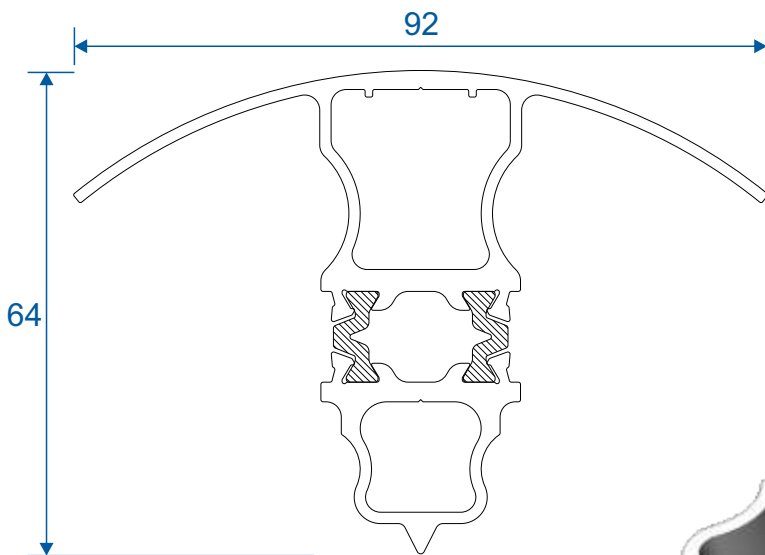

90° Corner Posts	10
Circular Posts	11 - 12
Bay Poles	13 - 14
Couplers	15
Hidden Couplers	16

Corner Posts

AW721 - 90 Degree Post For 58mm Frame

AW720 - 90 Degree Post For 70mm Frame

Circular Bay Poles

AW712 - 60mm Circular Pole

AW722 - 70mm Circular Pole

Bay Poles

AW718 - 160° to 180° For 70mm Frame

AW717 - 140° to 160° For 70mm Frame

Bay Poles

AW716 - 120° to 140° For 70mm Frame

AW715 - 100° to 120° For 70mm Frame

Couplers

AW703 - 15mm Coupler For 58mm Frame

AW706 - 26mm Coupler For 58mm Frame

Couplers

AW702 - 15mm Coupler For 70mm Frame

AW705 - 26mm Coupler For 70mm Frame

Couplers

AW710 - Hidden Coupler For 58mm Frame

AW709 - Hidden Coupler For 70mm Frame

Circular Poles

AW722 - 123° to 180° 60mm Circular Pole With 70mm Frame

AW722 - 120° to 180° 70mm Circular Pole With 58mm Frame

Bay Poles

AW718 - 160° to 180° Pole For 70mm Frames

AW717 - 140° to 160° Pole For 70mm Frames