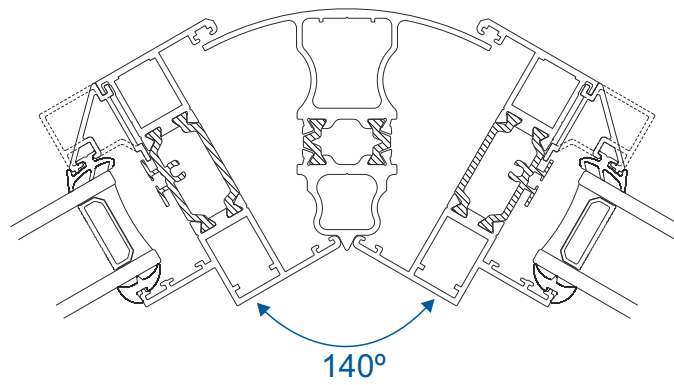

90° Corner Posts

58mm Corner Post With AW604 Frame

58mm Corner Post With AW605 Frame

70mm Corner Post With AW600 Frame

70mm Corner Post With AW622 Frame

Circular Poles

AW712 - 120° to 180° 60mm Circular Pole

Circular Poles

AW722 - 123° to 180° 60mm Circular Pole With 70mm Frame

AW722 - 120° to 180° 70mm Circular Pole With 58mm Frame

Bay Poles

AW718 - 160° to 180° Pole For 70mm Frames

AW717 - 140° to 160° Pole For 70mm Frames

Bay Poles

AW716 - 120° to 140° Pole For 70mm Frames

AW715 - 100° to 120° Pole For 70mm Frames

Couplers

AW703 - 15mm Coupler For 58mm Frames

AW706 - 26mm Coupler For 58mm Frames

AW702 - 15mm Coupler For 70mm Frames