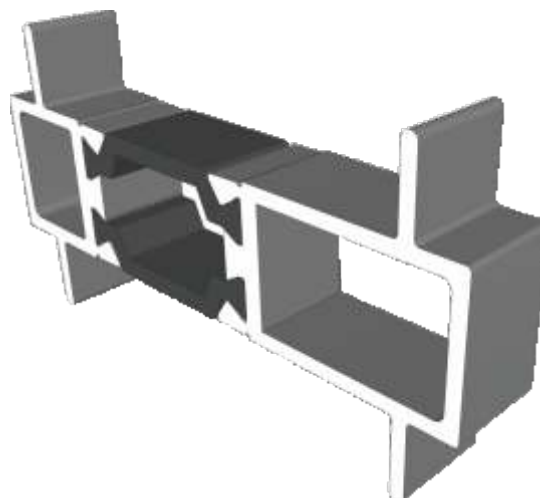

AW703 - 15mm Coupler For 58mm Frame

AW706 - 26mm Coupler For 58mm Frame

Couplers

AW702 - 15mm Coupler For 70mm Frame

AW705 - 26mm Coupler For 70mm Frame

Couplers

AW710 - Hidden Coupler For 58mm Frame

AW709 - Hidden Coupler For 70mm Frame