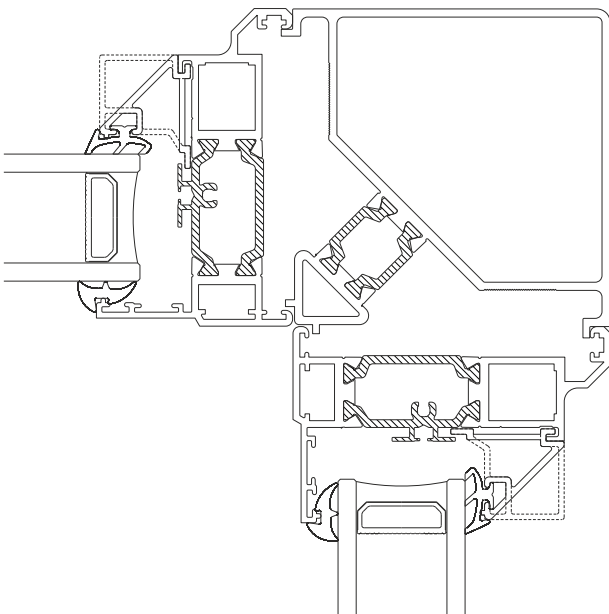

90° Corner Posts

58mm Corner Post With AW604 Frame

58mm Corner Post With AW605 Frame

70mm Corner Post With AW600 Frame

70mm Corner Post With AW622 Frame

Circular Poles

AW712 - 120° to 180° 60mm Circular Pole

Circular Poles

AW722 - 123° to 180° 60mm Circular Pole With 70mm Frame

AW722 - 120° to 180° 70mm Circular Pole With 58mm Frame

Bay Poles

AW718 - 160° to 180° Pole For 70mm Frames

AW717 - 140° to 160° Pole For 70mm Frames