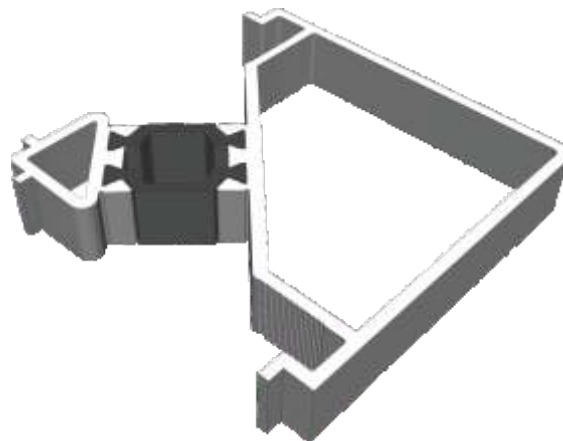

Bay Poles, Corner Posts & Couplers

For Premium Windows & Doors

DURATION
WINDOWS

Contents

Profiles

Corner Posts	3
Circular Bay Poles	4
Bay Poles	5 - 6
Couplers - 58mm	7
Couplers - 70mm	8
Hidden Couplers	9

Assemblies

90° Corner Posts	10
Circular Posts	11 - 12
Bay Poles	13 - 14
Couplers	15
Hidden Couplers	16

Corner Posts

AW721 - 90 Degree Post For 58mm Frame

AW720 - 90 Degree Post For 70mm Frame

Circular Bay Poles

AW712 - 60mm Circular Pole

AW722 - 70mm Circular Pole

Bay Poles

AW718 - 160° to 180° For 70mm Frame

AW717 - 140° to 160° For 70mm Frame

Bay Poles

AW716 - 120° to 140° For 70mm Frame

AW715 - 100° to 120° For 70mm Frame

Couplers