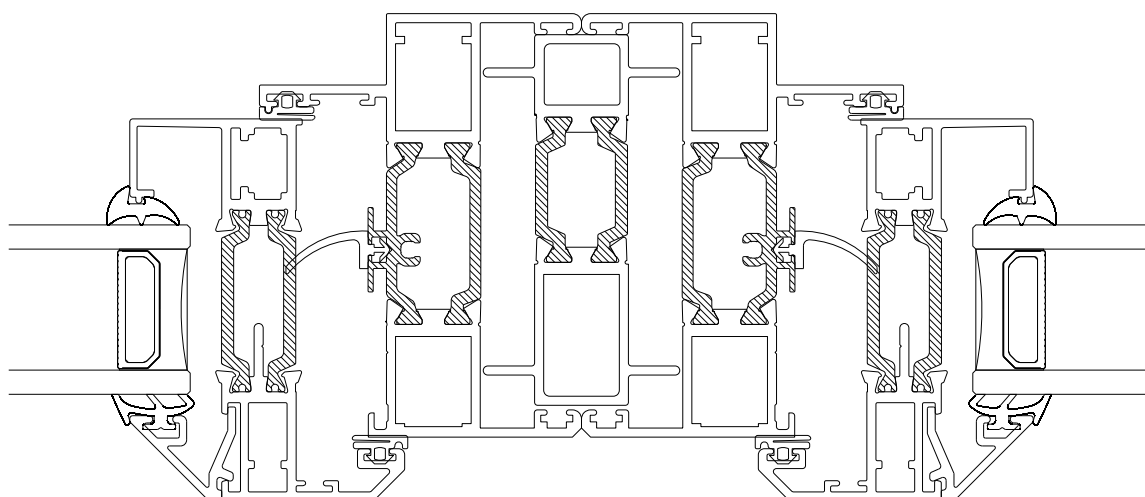

Circular Poles

AW722 - 123° to 180° 60mm Circular Pole With 70mm Frame

AW722 - 120° to 180° 70mm Circular Pole With 58mm Frame

Bay Poles

AW718 - 160° to 180° Pole For 70mm Frames

AW717 - 140° to 160° Pole For 70mm Frames

Bay Poles

AW716 - 120° to 140° Pole For 70mm Frames

AW715 - 100° to 120° Pole For 70mm Frames

Couplers

AW703 - 15mm Coupler For 58mm Frames

AW706 - 26mm Coupler For 58mm Frames

AW702 - 15mm Coupler For 70mm Frames

AW705 - 26mm Coupler For 70mm Frames

Hidden Couplers

AW710 - Hidden Coupler For 58mm Frames

AW709 - Hidden Coupler For 70mm Frames

Main Office & Factory

Units 4-5, t: 01268 681612 (15 lines)
Charfleets Road, f: 01268 510058
Canvey Island, e: sales@duration.co.uk
Essex. SS8 0PQ w: www.duration.co.uk