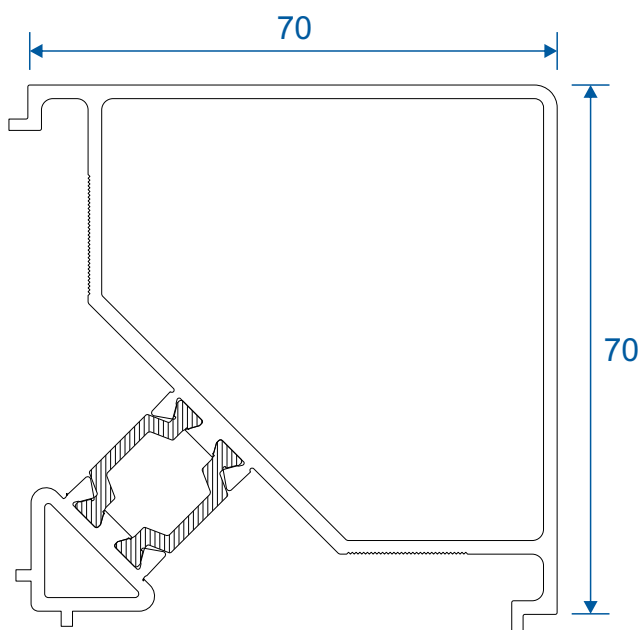

Bay Poles, Corner Posts & Couplers

For Premium Windows & Doors

DURATION
WINDOWS

Contents

Profiles

Corner Posts	3
Circular Bay Poles	4
Bay Poles	5 - 6
Couplers - 58mm	7
Couplers - 70mm	8
Hidden Couplers	9

Assemblies

90° Corner Posts	10
Circular Posts	11 - 12
Bay Poles	13 - 14
Couplers	15
Hidden Couplers	16

Corner Posts

AW721 - 90 Degree Post For 58mm Frame

AW720 - 90 Degree Post For 70mm Frame

Circular Bay Poles

AW712 - 60mm Circular Pole

90° Corner Posts

58mm Corner Post With AW604 Frame

58mm Corner Post With AW605 Frame

70mm Corner Post With AW600 Frame

70mm Corner Post With AW622 Frame

Circular Poles

AW712 - 120° to 180° 60mm Circular Pole

Circular Poles

AW722 - 123° to 180° 60mm Circular Pole With 70mm Frame

AW722 - 120° to 180° 70mm Circular Pole With 58mm Frame

Bay Poles

AW718 - 160° to 180° Pole For 70mm Frames

AW717 - 140° to 160° Pole For 70mm Frames