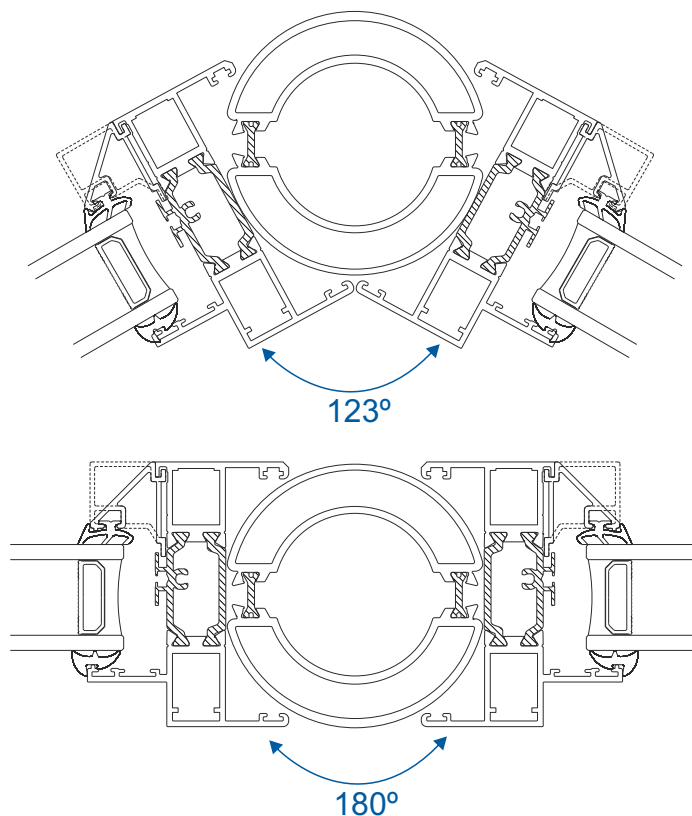

AW722 - 70mm Circular Pole

Bay Poles

AW718 - 160° to 180° For 70mm Frame

AW717 - 140° to 160° For 70mm Frame

Bay Poles

AW716 - 120° to 140° For 70mm Frame

AW715 - 100° to 120° For 70mm Frame

Couplers

90° Corner Posts

58mm Corner Post With AW604 Frame

58mm Corner Post With AW605 Frame

70mm Corner Post With AW600 Frame

70mm Corner Post With AW622 Frame

Circular Poles

AW712 - 120° to 180° 60mm Circular Pole

Circular Poles

AW722 - 123° to 180° 60mm Circular Pole With 70mm Frame

AW722 - 120° to 180° 70mm Circular Pole With 58mm Frame

Bay Poles

AW718 - 160° to 180° Pole For 70mm Frames

AW717 - 140° to 160° Pole For 70mm Frames

Bay Poles

AW716 - 120° to 140° Pole For 70mm Frames

AW715 - 100° to 120° Pole For 70mm Frames

Couplers

AW703 - 15mm Coupler For 58mm Frames

AW706 - 26mm Coupler For 58mm Frames

AW702 - 15mm Coupler For 70mm Frames