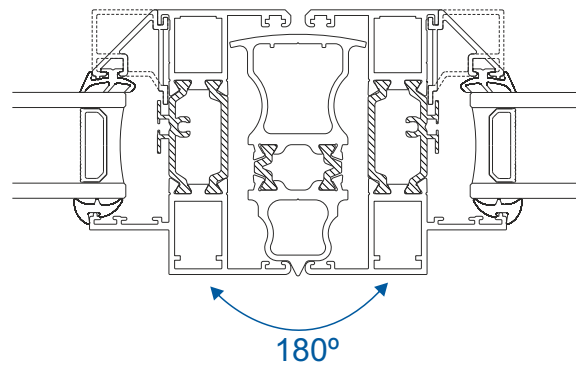

90° Corner Posts

58mm Corner Post With AW604 Frame

58mm Corner Post With AW605 Frame

70mm Corner Post With AW600 Frame

70mm Corner Post With AW622 Frame

Circular Poles

AW712 - 120° to 180° 60mm Circular Pole

Circular Poles

AW722 - 123° to 180° 60mm Circular Pole With 70mm Frame

AW722 - 120° to 180° 70mm Circular Pole With 58mm Frame

Bay Poles

AW718 - 160° to 180° Pole For 70mm Frames

AW717 - 140° to 160° Pole For 70mm Frames

Bay Poles

AW716 - 120° to 140° Pole For 70mm Frames

AW715 - 100° to 120° Pole For 70mm Frames

Couplers

AW703 - 15mm Coupler For 58mm Frames

AW706 - 26mm Coupler For 58mm Frames

AW702 - 15mm Coupler For 70mm Frames