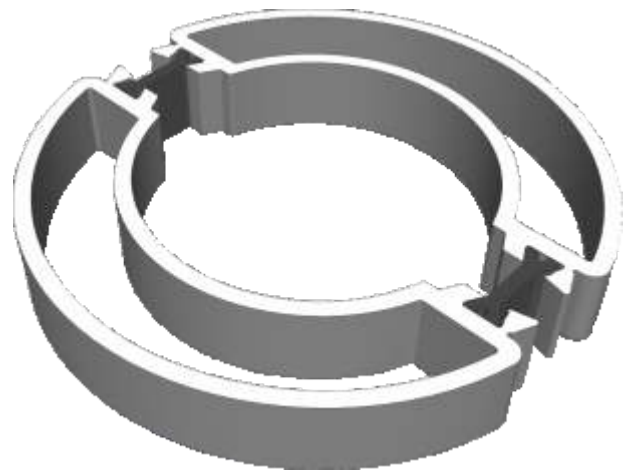

Bay Poles, Corner Posts & Couplers

For Premium Windows & Doors

DURATION
WINDOWS

Contents

Profiles

Corner Posts	3
Circular Bay Poles	4
Bay Poles	5 - 6
Couplers - 58mm	7
Couplers - 70mm	8
Hidden Couplers	9

Assemblies

90° Corner Posts	10
Circular Posts	11 - 12
Bay Poles	13 - 14
Couplers	15
Hidden Couplers	16

Corner Posts

AW721 - 90 Degree Post For 58mm Frame

AW720 - 90 Degree Post For 70mm Frame

Circular Bay Poles

AW712 - 60mm Circular Pole

AW722 - 70mm Circular Pole

Bay Poles

AW718 - 160° to 180° For 70mm Frame

AW717 - 140° to 160° For 70mm Frame

Bay Poles

AW716 - 120° to 140° For 70mm Frame

AW715 - 100° to 120° For 70mm Frame

Couplers