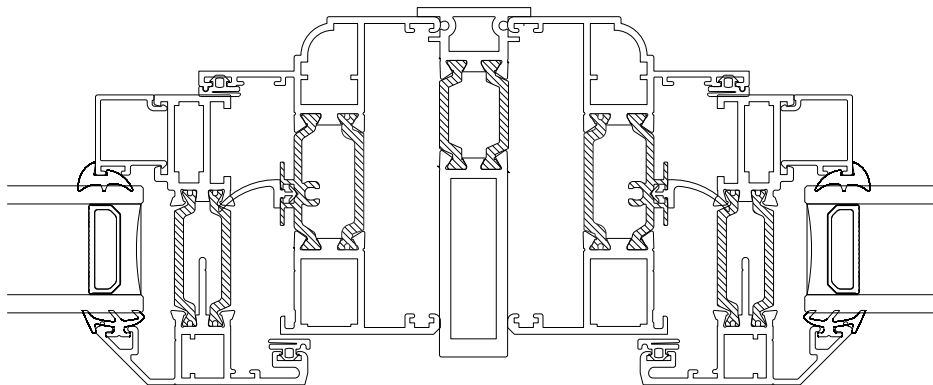

Circular Poles

AW722 - 123° to 180° 60mm Circular Pole With 70mm Frame

AW722 - 120° to 180° 70mm Circular Pole With 58mm Frame

Bay Poles

AW718 - 160° to 180° Pole For 70mm Frames

AW717 - 140° to 160° Pole For 70mm Frames

Bay Poles

AW716 - 120° to 140° Pole For 70mm Frames

AW715 - 100° to 120° Pole For 70mm Frames

Couplers

AW703 - 15mm Coupler For 58mm Frames

AW706 - 26mm Coupler For 58mm Frames

AW702 - 15mm Coupler For 70mm Frames

AW705 - 26mm Coupler For 70mm Frames

Hidden Couplers

AW710 - Hidden Coupler For 58mm Frames

AW709 - Hidden Coupler For 70mm Frames

Main Office & Factory

Units 4-5, t: 01268 681612 (15 lines)
Charfleets Road, f: 01268 510058
Canvey Island, e: sales@duration.co.uk
Essex. SS8 0PQ w: www.duration.co.uk