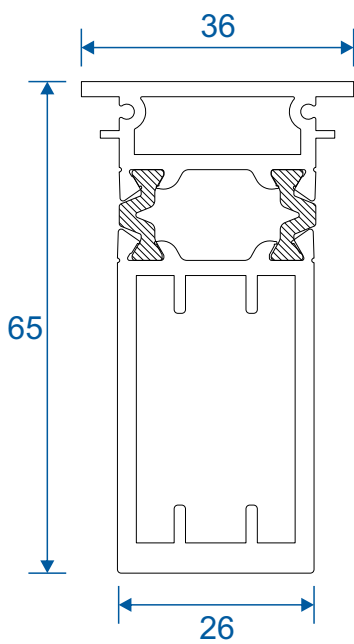

AW706 - 26mm Coupler For 58mm Frame