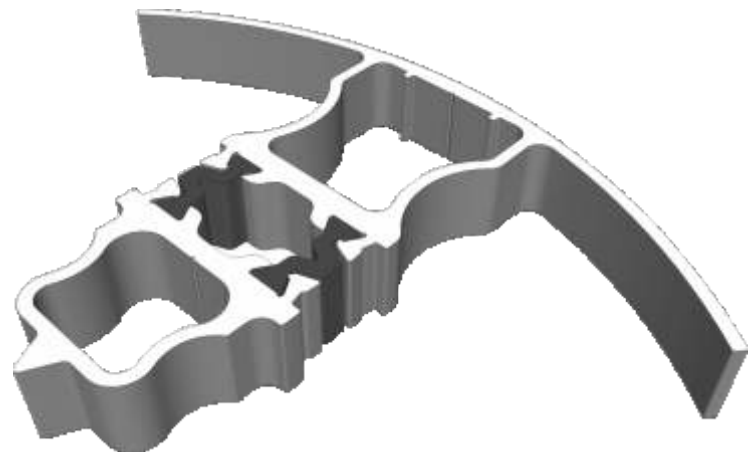

AW722 - 70mm Circular Pole

Bay Poles

AW718 - 160° to 180° For 70mm Frame

AW717 - 140° to 160° For 70mm Frame

Bay Poles

AW716 - 120° to 140° For 70mm Frame

AW715 - 100° to 120° For 70mm Frame

Couplers