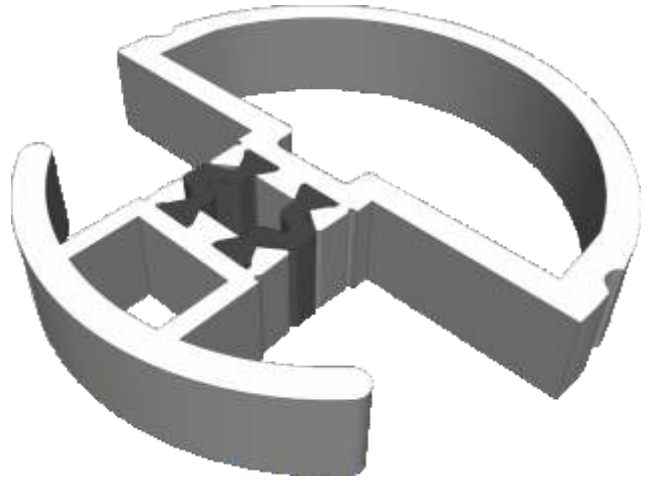

90° Corner Posts	10
Circular Posts	11 - 12
Bay Poles	13 - 14
Couplers	15
Hidden Couplers	16

Corner Posts

AW721 - 90 Degree Post For 58mm Frame

AW720 - 90 Degree Post For 70mm Frame

Circular Bay Poles

AW712 - 60mm Circular Pole

AW722 - 70mm Circular Pole

Bay Poles

AW718 - 160° to 180° For 70mm Frame

AW717 - 140° to 160° For 70mm Frame

Bay Poles

AW716 - 120° to 140° For 70mm Frame

AW715 - 100° to 120° For 70mm Frame

Couplers