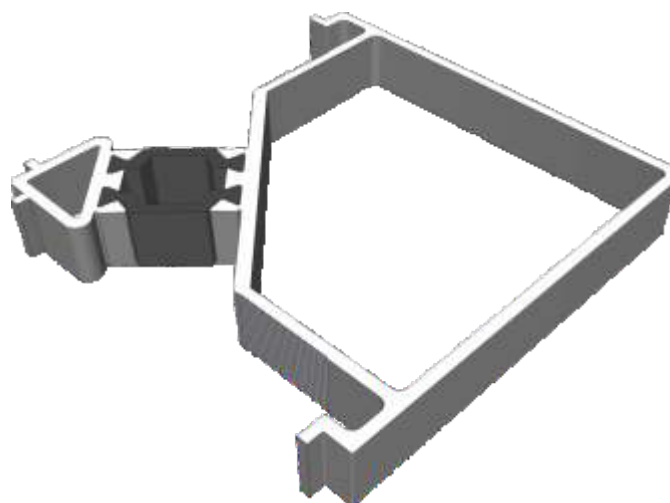

Bay Poles, Corner Posts & Couplers

For Premium Windows & Doors

DURATION
WINDOWS

Contents

Profiles

Corner Posts	3
Circular Bay Poles	4
Bay Poles	5 - 6
Couplers - 58mm	7
Couplers - 70mm	8
Hidden Couplers	9

Assemblies

90° Corner Posts	10
Circular Posts	11 - 12
Bay Poles	13 - 14
Couplers	15
Hidden Couplers	16

Corner Posts

AW721 - 90 Degree Post For 58mm Frame

AW720 - 90 Degree Post For 70mm Frame

Circular Bay Poles

AW712 - 60mm Circular Pole

AW722 - 70mm Circular Pole

Bay Poles

AW718 - 160° to 180° For 70mm Frame

AW717 - 140° to 160° For 70mm Frame

Bay Poles

AW716 - 120° to 140° For 70mm Frame

AW715 - 100° to 120° For 70mm Frame

Couplers