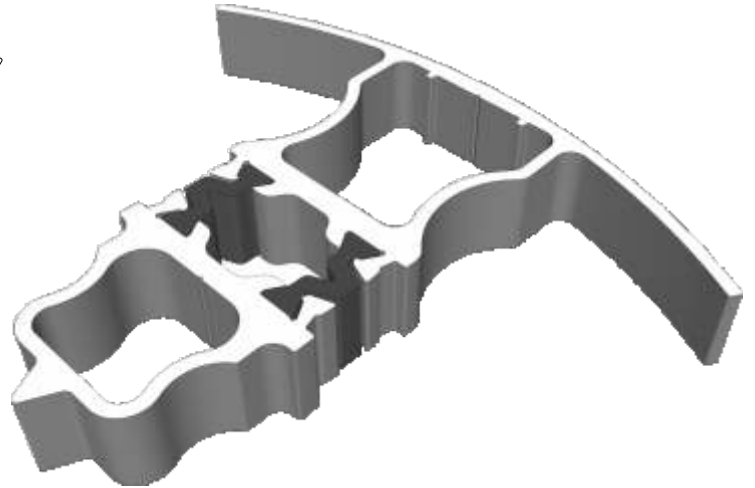

AW722 - 70mm Circular Pole

Bay Poles

AW718 - 160° to 180° For 70mm Frame

AW717 - 140° to 160° For 70mm Frame

Bay Poles

AW716 - 120° to 140° For 70mm Frame

AW715 - 100° to 120° For 70mm Frame

Couplers