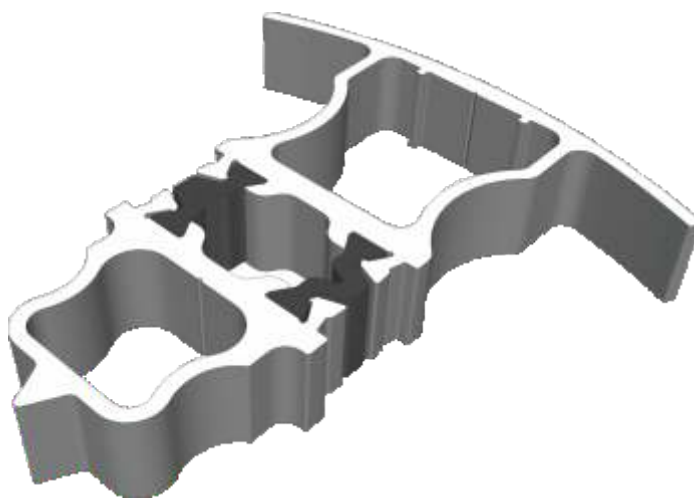

AW722 - 70mm Circular Pole

Bay Poles

AW718 - 160° to 180° For 70mm Frame

AW717 - 140° to 160° For 70mm Frame

Bay Poles

AW716 - 120° to 140° For 70mm Frame

AW715 - 100° to 120° For 70mm Frame

Couplers