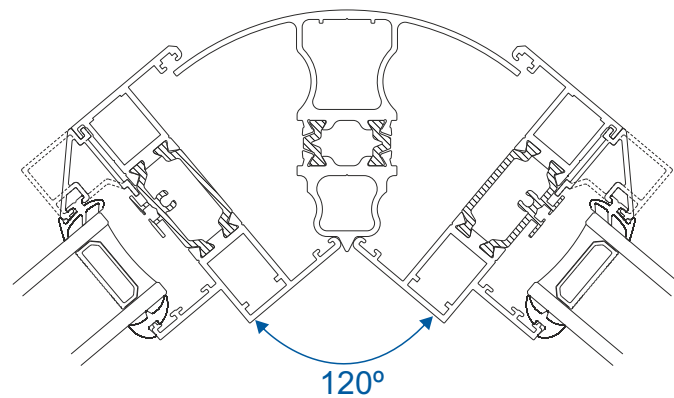

90° Corner Posts

58mm Corner Post With AW604 Frame

58mm Corner Post With AW605 Frame

70mm Corner Post With AW600 Frame

70mm Corner Post With AW622 Frame

Circular Poles

AW712 - 120° to 180° 60mm Circular Pole

Circular Poles

AW722 - 123° to 180° 60mm Circular Pole With 70mm Frame

AW722 - 120° to 180° 70mm Circular Pole With 58mm Frame

Bay Poles

AW718 - 160° to 180° Pole For 70mm Frames

AW717 - 140° to 160° Pole For 70mm Frames

Bay Poles

AW716 - 120° to 140° Pole For 70mm Frames

AW715 - 100° to 120° Pole For 70mm Frames

Couplers

AW703 - 15mm Coupler For 58mm Frames

AW706 - 26mm Coupler For 58mm Frames

AW702 - 15mm Coupler For 70mm Frames