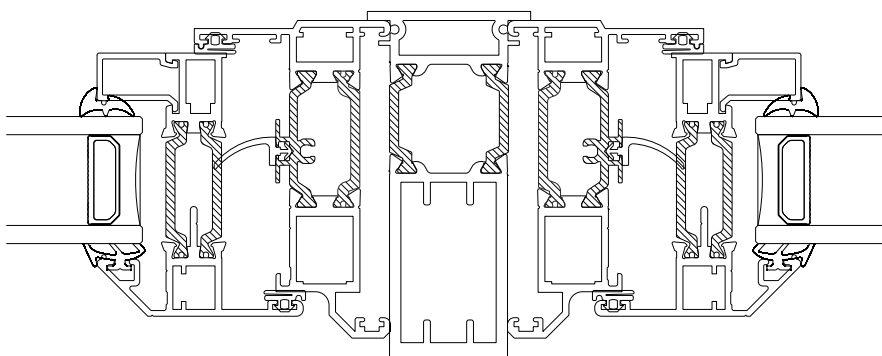

Circular Poles

AW722 - 123° to 180° 60mm Circular Pole With 70mm Frame

AW722 - 120° to 180° 70mm Circular Pole With 58mm Frame

Bay Poles

AW718 - 160° to 180° Pole For 70mm Frames

AW717 - 140° to 160° Pole For 70mm Frames

Bay Poles

AW716 - 120° to 140° Pole For 70mm Frames

AW715 - 100° to 120° Pole For 70mm Frames

Couplers

AW703 - 15mm Coupler For 58mm Frames

AW706 - 26mm Coupler For 58mm Frames

AW702 - 15mm Coupler For 70mm Frames

AW705 - 26mm Coupler For 70mm Frames

Hidden Couplers

AW710 - Hidden Coupler For 58mm Frames

AW709 - Hidden Coupler For 70mm Frames

Main Office & Factory

Units 4-5, t: 01268 681612 (15 lines)
Charfleets Road, f: 01268 510058
Canvey Island, e: sales@duration.co.uk
Essex. SS8 0PQ w: www.duration.co.uk