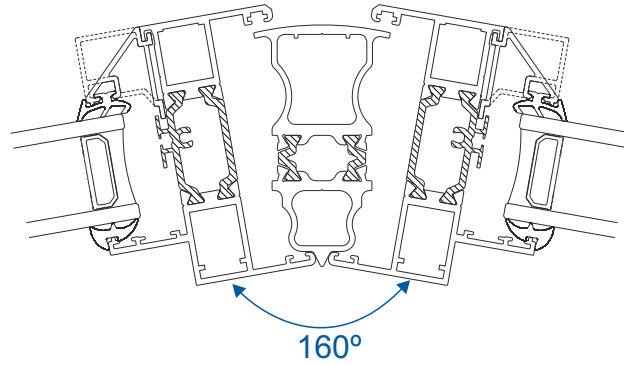

90° Corner Posts

58mm Corner Post With AW604 Frame

58mm Corner Post With AW605 Frame

70mm Corner Post With AW600 Frame

70mm Corner Post With AW622 Frame

Circular Poles

AW712 - 120° to 180° 60mm Circular Pole

Circular Poles

AW722 - 123° to 180° 60mm Circular Pole With 70mm Frame

AW722 - 120° to 180° 70mm Circular Pole With 58mm Frame

Bay Poles

AW718 - 160° to 180° Pole For 70mm Frames

AW717 - 140° to 160° Pole For 70mm Frames

Bay Poles

AW716 - 120° to 140° Pole For 70mm Frames

AW715 - 100° to 120° Pole For 70mm Frames

Couplers

AW703 - 15mm Coupler For 58mm Frames

AW706 - 26mm Coupler For 58mm Frames

AW702 - 15mm Coupler For 70mm Frames