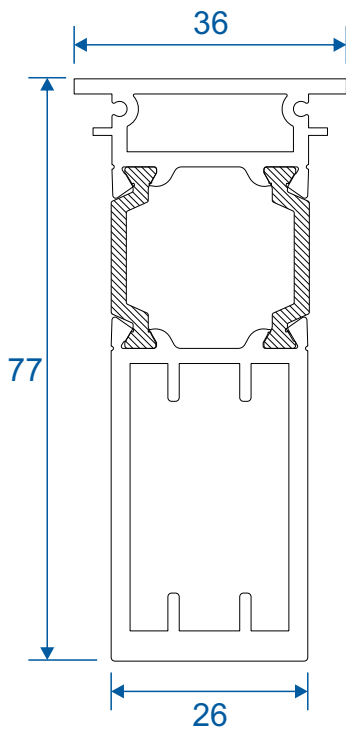

AW722 - 70mm Circular Pole

Bay Poles

AW718 - 160° to 180° For 70mm Frame

AW717 - 140° to 160° For 70mm Frame

Bay Poles

AW716 - 120° to 140° For 70mm Frame

AW715 - 100° to 120° For 70mm Frame

Couplers

AW703 - 15mm Coupler For 58mm Frame

AW706 - 26mm Coupler For 58mm Frame

Couplers

AW702 - 15mm Coupler For 70mm Frame

AW705 - 26mm Coupler For 70mm Frame

Couplers

AW710 - Hidden Coupler For 58mm Frame

AW709 - Hidden Coupler For 70mm Frame

90° Corner Posts

58mm Corner Post With AW604 Frame

58mm Corner Post With AW605 Frame

70mm Corner Post With AW600 Frame

70mm Corner Post With AW622 Frame

Circular Poles

AW712 - 120° to 180° 60mm Circular Pole

Circular Poles

AW722 - 123° to 180° 60mm Circular Pole With 70mm Frame

AW722 - 120° to 180° 70mm Circular Pole With 58mm Frame

Bay Poles

AW718 - 160° to 180° Pole For 70mm Frames

AW717 - 140° to 160° Pole For 70mm Frames