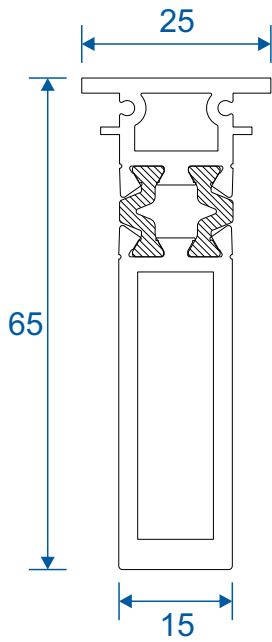

Couplers

AW703 - 15mm Coupler For 58mm Frame