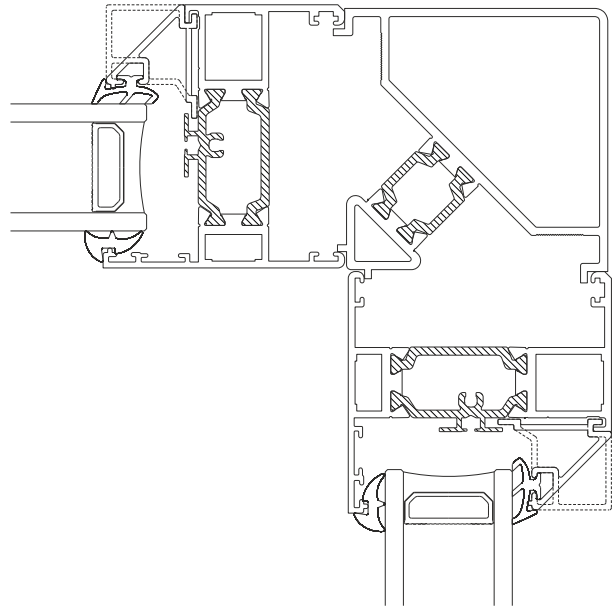

AW722 - 70mm Circular Pole

Bay Poles

AW718 - 160° to 180° For 70mm Frame

AW717 - 140° to 160° For 70mm Frame

Bay Poles

AW716 - 120° to 140° For 70mm Frame

AW715 - 100° to 120° For 70mm Frame

Couplers

AW703 - 15mm Coupler For 58mm Frame

AW706 - 26mm Coupler For 58mm Frame

Couplers

AW702 - 15mm Coupler For 70mm Frame

AW705 - 26mm Coupler For 70mm Frame

Couplers

AW710 - Hidden Coupler For 58mm Frame

AW709 - Hidden Coupler For 70mm Frame

90° Corner Posts

58mm Corner Post With AW604 Frame

58mm Corner Post With AW605 Frame

70mm Corner Post With AW600 Frame

70mm Corner Post With AW622 Frame

Circular Poles

AW712 - 120° to 180° 60mm Circular Pole

Circular Poles

AW722 - 123° to 180° 60mm Circular Pole With 70mm Frame

AW722 - 120° to 180° 70mm Circular Pole With 58mm Frame

Bay Poles

AW718 - 160° to 180° Pole For 70mm Frames

AW717 - 140° to 160° Pole For 70mm Frames